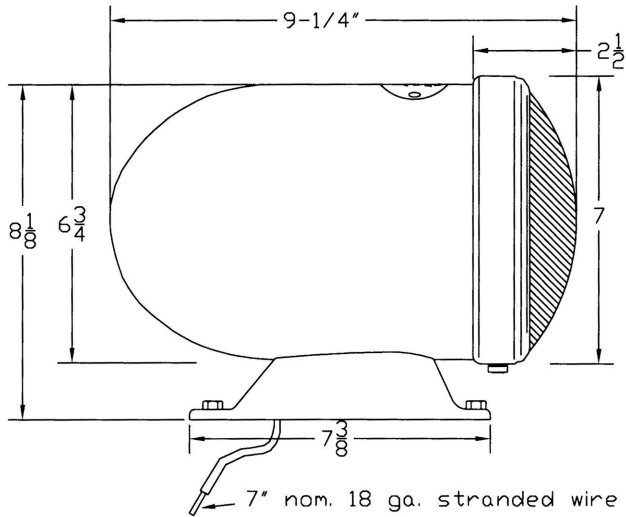

Pedestal Mount Details

Flush Mount Details