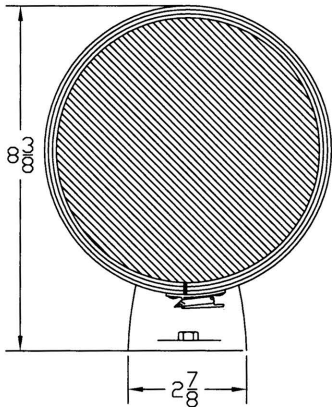

Pedestal Mount Details

Flush Mount Details