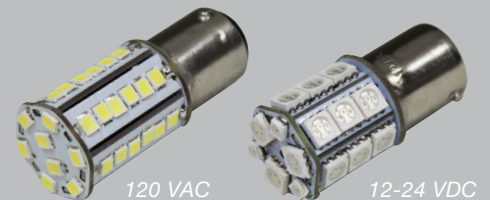

# MVLP AC/DC Rotating Beacons

## Compact Warning Lights for Vehicle and Industrial Applications

The Tri Lite Mars MVLP beacon is a compact, industrial warning light. It's ideal for use on commercial vehicles or for indoor/outdoor signaling, safety, and warning applications. Weather and corrosion are kept away thanks to a tough polycarbonate dome and ABS plastic base. The 12 VDC models utilize a belt-driven rotating reflector for quiet reliability, while the 120 VAC models' mechanical drive offers simplified maintenance. For complete versatility, both AC and DC voltages are available with permanent or magnetic mounts. Available in six colors.

### Mars LED Replacement Bulbs Available!

Converting MVLP rotating beacons to the most efficient LED technology is easy! Mars LED replacement bulbs last thousands of hours longer than incandescent bulbs, are visibly brighter, and drastically lower amp draw. Available for 12 VDC and 120 VAC models.

### *Why make the switch to LED Bulbs?*

- **Long life** - Mars bulbs are rated at 30,000 hours.
- **Low power draw** - 120mA at 12 VDC / 40mA at 120 VAC
- **Bright, focused spotlight** - optimized to grab attention.
- **Simple installation** - easy as changing a light bulb!