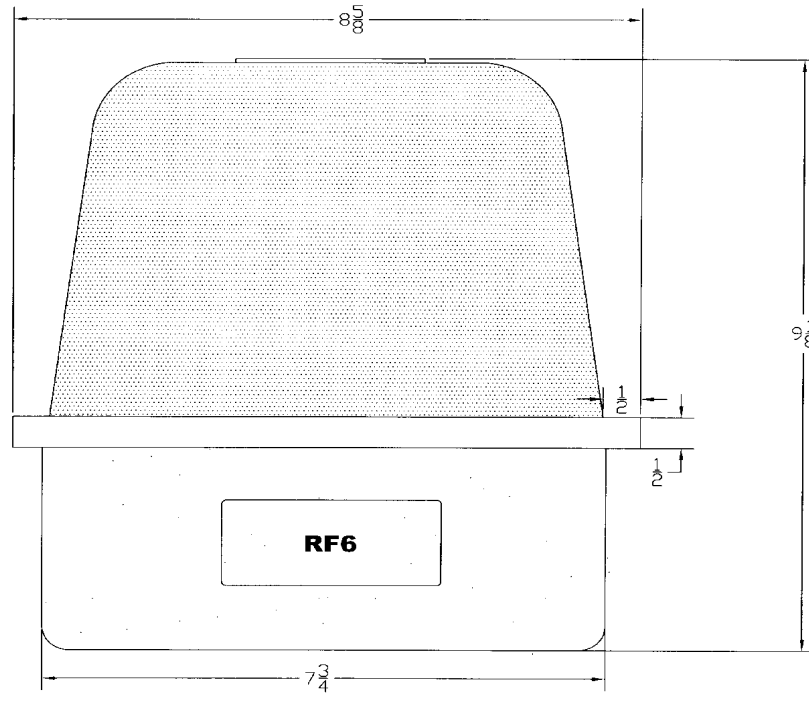

RF6-110 UL

Dual Sealed Beam Rotating Beacon Light

Description

Tri Lite's RF6110UL is the UL listed version of one of our best selling warning lights. The light utilizes two rotating PAR 38 sealed beam lamps under a tough polycarbonate dome. The light is mounted on a heavy duty aluminum base to keep out the elements and prevent corrosion. This versatile light is perfect for warning applications, lighting effects or the indication of machine status. The RF6 can be ordered in a variety of dome colors. This top quality light is made in America and comes with Tri Lite's 12 month limited warranty.

Electrical Specifications

AC Voltage 115 VAC
AC Current.....0.8.A at 115 VDC
Estimated Lamp Life300 hrs
Lamp Brightness 35,000 cp

Features

- Large powerful lamps.
- Attractive design.
- Heavy-duty aluminum base.
- Tough polycarbonate dome available in amber, blue, clear, red or green.
- Quite belt driven mechanism.
- Easily field serviceable.
- 6" grounded Cordset with wall plug.
- UL Listed.

Physical Specifications

Height 9 1/8"
Diameter 8 5/2"
Flashes per Minute 80 - 90
Shipping Weight 8 lbs
Shipping Volume 0.85 ft³

RF6-110 UL

Model Number Information

Model	Product Number
110 VAC, UL Listed	RF6-110ULP/*
110VAC, Non Listed	RF6-110P/*
12 VDC Model	RF6-12P/*
24 VDC Model	RF6-24P/*