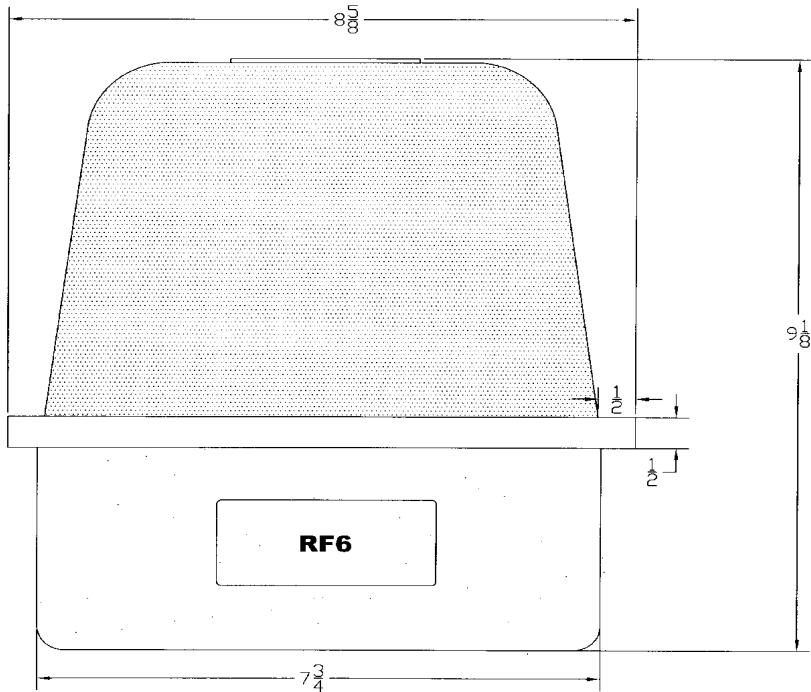

RF6

Dual Sealed Beam Rotating Beacon Light

Description

Tri Lite's RF6 beacon is our brightest 8" DC warning light. This light utilizes two rotating PAR 38 sealed beam lamps under a tough polycarbonate dome. The light is mounted on a heavy duty aluminum base to keep out the elements and prevent corrosion. This versatile light is perfect for warning applications, lighting effects or the indication of machine status. The RF6 can be ordered in a variety of dome colors. This top quality light is made in America and comes with Tri Lite's 12 month limited warranty.

Electrical Specifications

DC Voltage 12 or 24 VDC
DC Current 4.7 A at 12VDC
Estimated Lamp Life 300
Lamp Brightness 35,000 cp

Features

- Large powerful lamps.
- Attractive design.
- Heavy-duty aluminum base.
- Tough polycarbonate dome available in amber, blue, clear, red or green.
- Quite belt driven mechanism.
- Easily field serviceable.
- Available in 12 or 24 VDC.
- Optional magnetic mounting kit.

Physical Specifications

Height 9 1/8"
Diameter 8 5/8"
Flashes per Minute 80 - 90
Shipping Weight 8 lbs
Shipping Volume 0.85 ft³

RF6 Beacon

Model Number Information

Model	Product Number
12 VDC Model	RF6-12P/*
24 VDC Model	RF6-24P/*