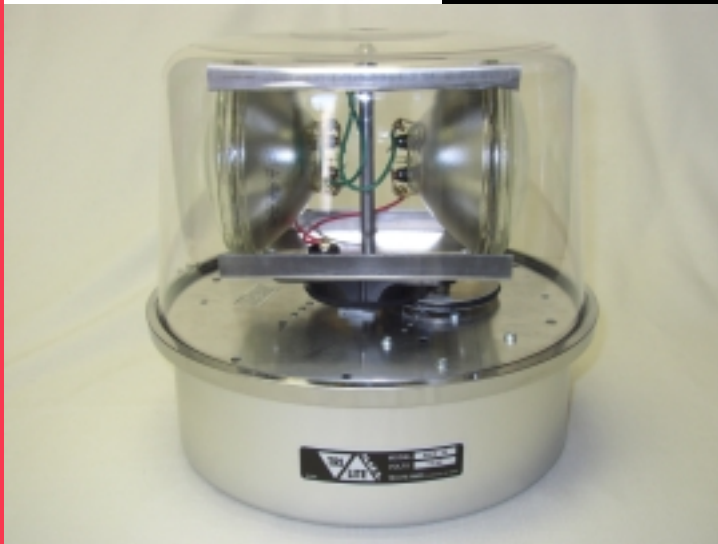

## Sealed Beam Rotating Beacon

### Features

- Large 12" rotating light
- Quiet belt drive, for simplified maintenance
- Anodized aluminum base prevents corrosion
- Five polycarbonate dome colors
- Optional model with independent light and motor power
- 115 VAC, 220VAC, 12VDC models

### Description

Tri Lite Inc.'s Mark 12 beacon is a large, high powered sealed beam warning light, featuring two PAR 46 aircraft style beams. The bulbs rotate on a quiet and smooth belt and pulley system under a tough polycarbonate dome. The light is mounted on an anodized aluminum base to seal out the elements and prevent corrosion.

This versatile light is perfect for lighting effects, indication of machine status or providing a warning. The Mark 12 is available in a variety of dome colors and in 115VAC, 220VAC and 12VDC models. The new Split model allows the user to independently power and control the lights and motor of the Mark 12 creating unique and custom lighting effects.