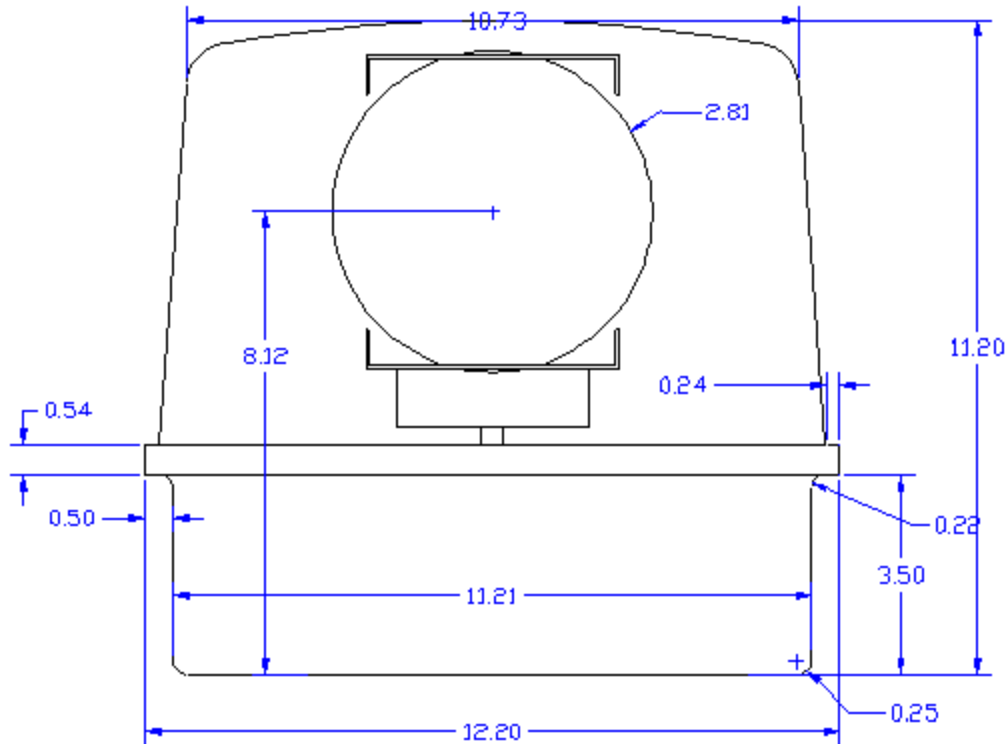

MARK - 12

Model Number Information

Variant	Product Number
110V Permanent Mount	MARK12-110P/*
220V Permanent Mount	MARK12-220P/*
12V DC Permanent Mount	MARK12-12P/*
110V Split Power	MARK12S-110P/*

* Specify Dome Color

A-Amber B-Blue C-Clear G-Green R-Red

Replacement Part Information

Part	Part Number
Amber Dome	200536
Blue Dome	200534
Clear Dome	200533
Green Dome	200537
Red Dome	200535
PAR 46 Sealed Beam Light	420418
Replacement Motor	553230
115V to 12V Transformer	623001
115V to 12V Split Motor Transformer	623010

Information is available for these additional Tri Lite/Mars products