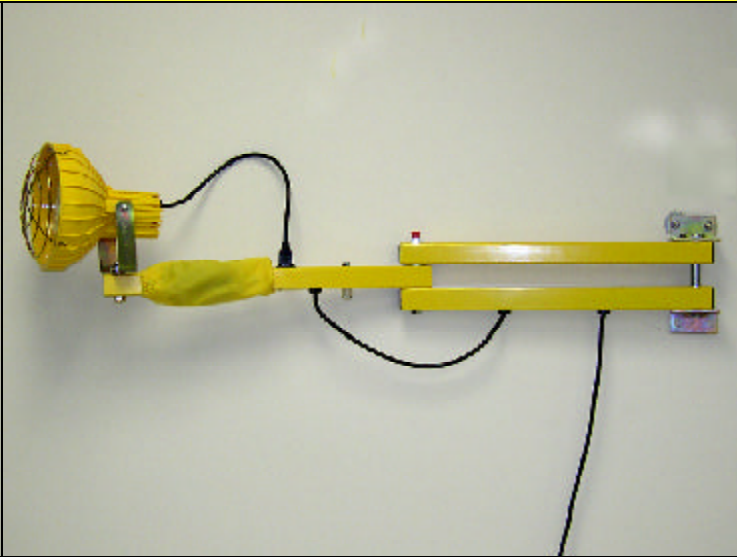

# FLDL Series

*Dock loading light  
with flexible arm*

## Description

The FLDL series dock loading lights from Tri Lite combine the strength of a standard dock light arm with the added flexibility of a heavy impact absorber to create an incredibly durable product. The FLDL will withstand blows from fork lift trucks and dock doors. Protect your investment by utilizing the Tri Lite FLDL series dock light in 40", 60" or 90" arm length. Lamp head options include your choice of cool durable polycarbonate, metal, energy efficient high pressure sodium or our protective food service lamp head.

## Specifications

Arm Plug.....NEMA 5-15P  
 Arm Socket.....IEC C-14  
 Light Head Plug.....IEC C-13  
 AC Voltage.....115V  
 Max. Wattage - Polycarbonate.....150W  
 Max. Wattage - Metal.....300W  
 Max. Wattage - HPS.....50W

## Features

- Rubber enclosed shock absorber allows arm to deflect when struck by doors and lift trucks.
- Durable design and construction reduces maintenance costs.
- Economically priced.
- UL listed.
- Lamp cover included.